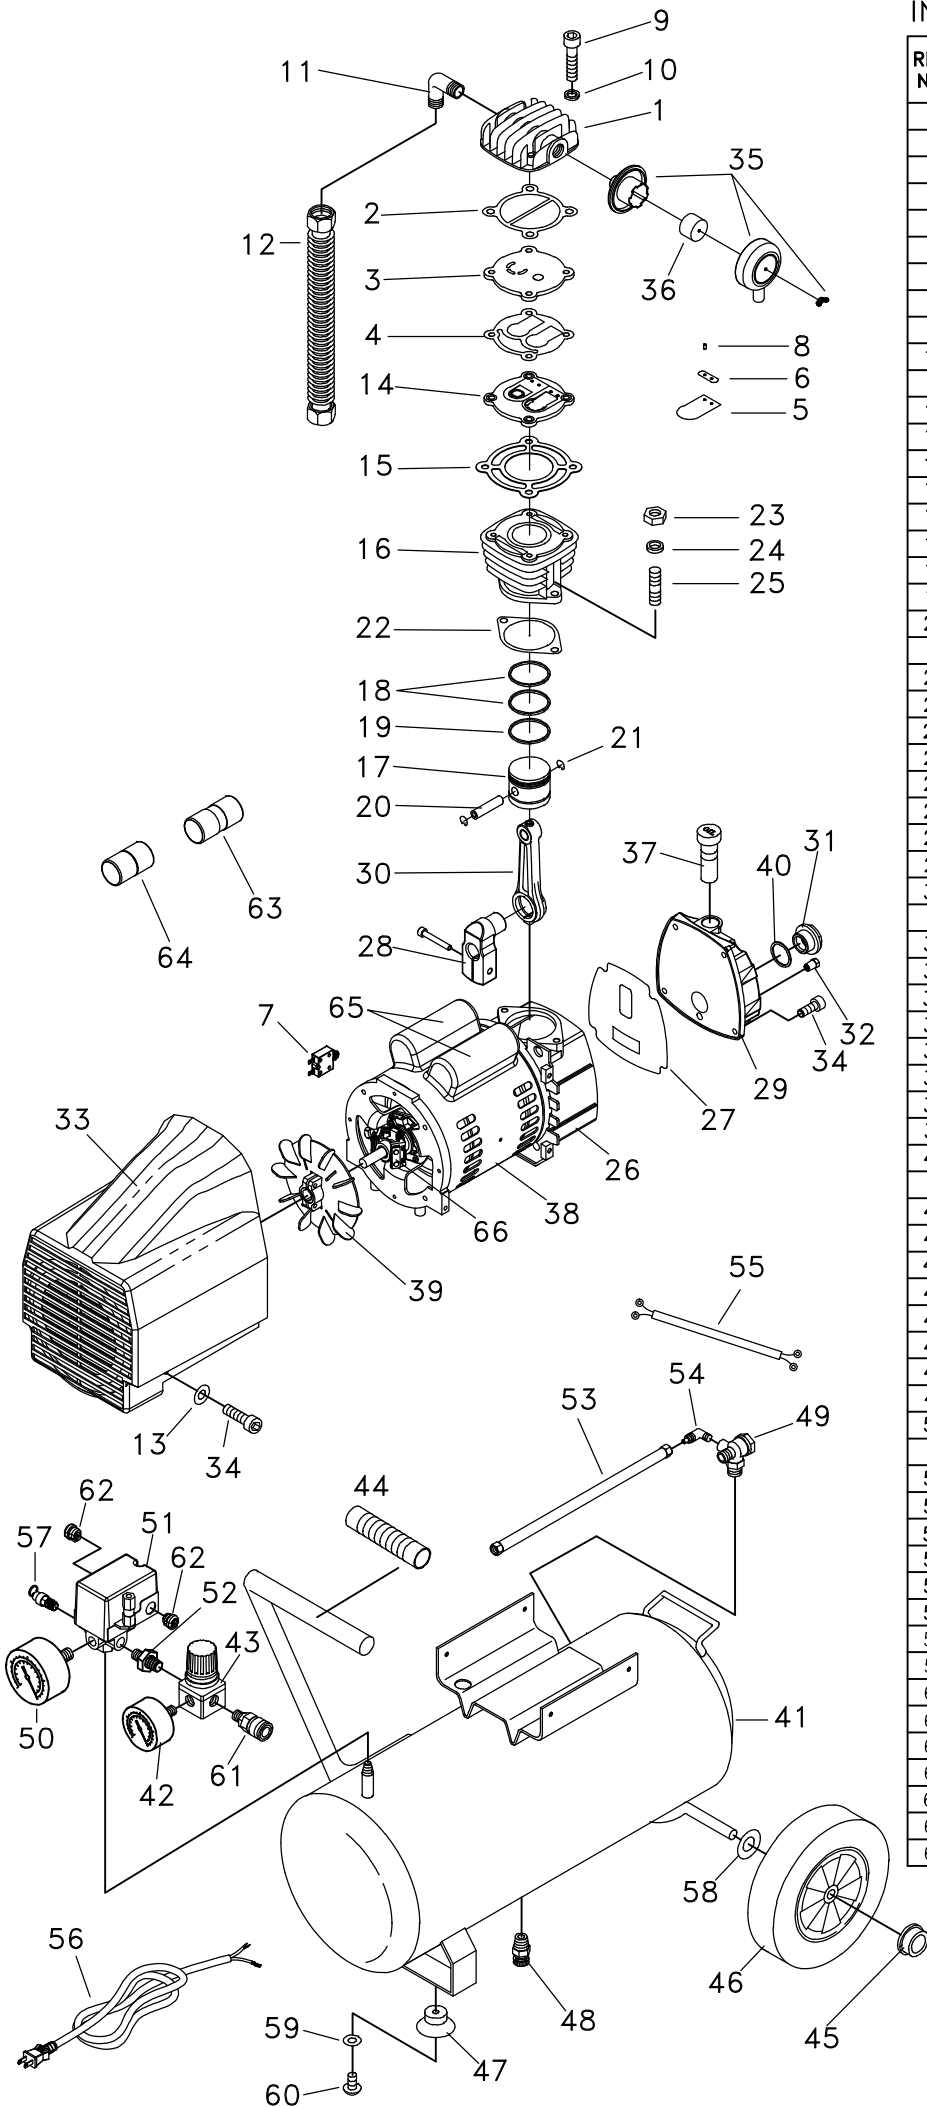

INDEX:LVD2030(ESCO)

REF. NO.	DESCRIPTION	PART NO.	QTY
1	Cylinder head	101001	1
2	Cylinder head packing	211011	1
3	Inlet valve seat	F011-JP34	1
4	Inlet & Exhaust valve seat packing	212004	1
5	Inlet & Exhaust valve plate	125001	2
6	Inlet & Exhaust spring plate	127001	2
7	Overload switch	458002	1
8	Pin	126001	4
9	In six-angle bolt	352087	4
10	Spring washer	382004	4
11	Exhaust elbow	151404	1
12	Exhaust tube assembly	F038-JP34	1
13	Spring washer	382011	4
14	Exhaust valve seat	F021-JP34	1
15	Valve seat packing	213010	1
16	Cylinder	201017	1
17	Piston	203011	1
18	Compression ring	206003	2
19	Oil control ring	207003	1
20	Piston pin	204003	1
21	Piston pin snap ring	205001	2
22	Cylinder packing	214010	1
23	Set nut	371005	2
24	Spring washer	382005	2
25	Double head screw	358001	2
26	Crankcase	301001	1
27	Front cover packing	215001	1
28	Crankshaft	302001	1
29	Crankcase cover	304002	1
30	Rod	316001	1
31	Oil gauge	F051-JP34	1
32	Oil draining plug	360001	1
33	Motor cover	433001	1
34	In six-angle bolt	352091	9
35	Air filter	F071-JP34	1
36	Air filter (element only)	171002	1
37	Air flue oil filling assembly	F064-JP34	1
38	Motor	F04E-JP34	1
39	Radiation fan	431005	1
40	Oil gauge packing	217001	1
41	Air tank	401047-07	1
42	Pressure gauge	411012-1	1
43	Regulator valve	410030	1
44	Rubber handle	435002	1
45	Tank wheel nut	403002	2
46	Tank wheel	402009	2
47	Tank feet rubber packing	F134-JP34	2
48	Drain cock	406001	1
49	Check valve	409004	1
50	Pressure gauge	411011-1	1
51	Pressure switch	412012	1
52	Nipple	441001	1
53	Unloading tube ass'y	240096	1
54	Unloading elbow	151001	1
55	Cable wire	453028	1
56	Power wire	452050	1
57	Safety valve	407005-1	1
58	Plastic washer	384001	2
59	Plate washer	381021	2
60	Round-head bolt	353024	2
61	Quick coupler	447024	1
62	Strain relief clip	457002	2
63	Start capacitor	460008	1
64	Run capacitor	462009	1
65	Capacitor cover	455014	2
66	Centrifugal switch	459013	1