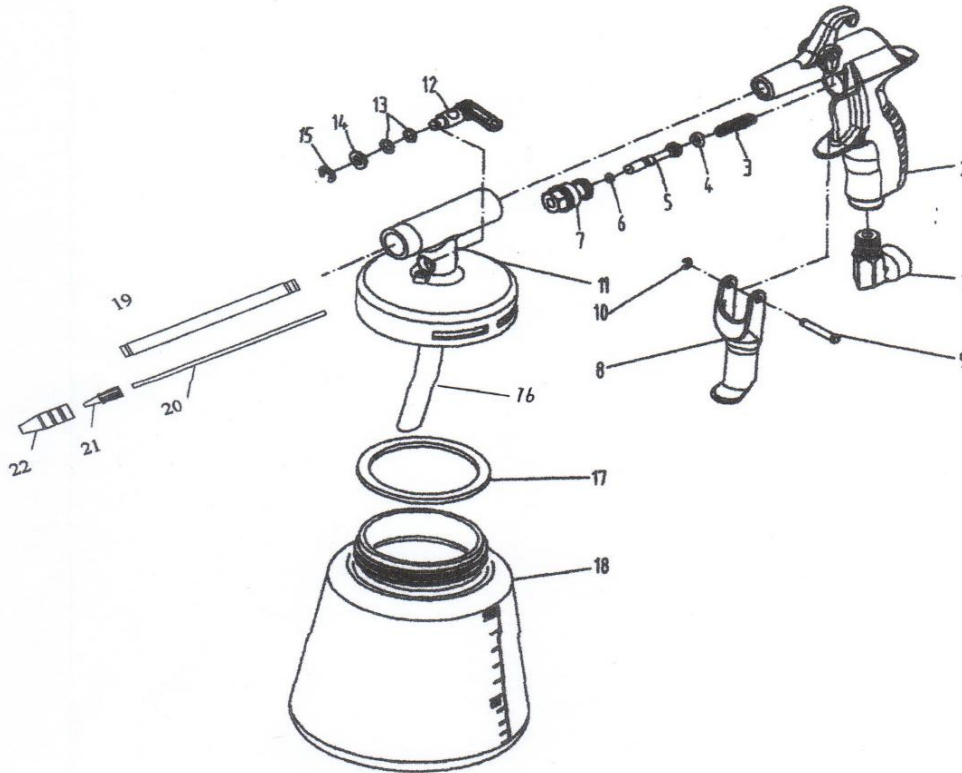

# WNGINE CLEANNG GUN

AD-615

## PARTS LIST

NO	DESCRIPTION	Q'TY	NO	DESCRIPTION	Q'TY
1	90° Tou	1	12	Regulator	1
2	Body	1	13	Regulator Washer	2
3	vavle spring	1	14	O-ring	1
4	O-ring	1	15	E-ring	1
5	vavle stem	1	16	A straw	1
6	O-ring	1	17	Gaskt	1
7	vavle seat set	1	18	Cup	1
8	Trigger	1	19	Outer pipe	1
9	Trigger stud	1	20	Inner pipe	1
10	E-ring	1	21	Inner nozzle	1
11	Cover Set	1	22	Outer nozzle	1