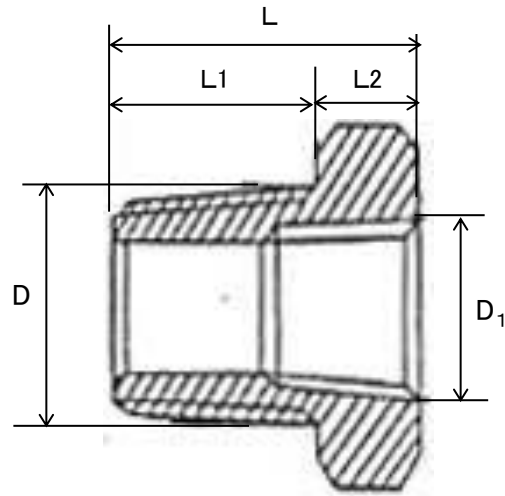

EA141AE-12A~34A (レデューサー)

材質:真鍮

呼び	D	D ₁	L	L ₁	L ₂	六角対辺	重量
EA141AE-12A	PT1/4	PT1/8	16.5mm	11mm	5.5mm	17mm	14g
EA141AE-23A	PT3/8	PT1/4	18mm	12mm	6mm	19mm	19g
EA141AE-24A	PT1/2	PT1/4	22mm	15mm	7mm	23mm	46g
EA141AE-34A	PT1/2	PT3/8	22mm	15mm	7mm	23mm	37g