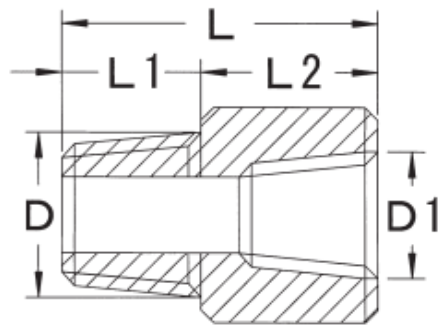

EA141AJ-51~60仕様

VER.1.1

材質: 真鍮(黄銅棒C3604)、メッキ無し

	D	D ₁	L	L1	L2	六角対辺
EA141AJ-51	R1/8	Rc1/8	19	8	11	12
EA141AJ-52	R1/8	Rc1/4	22	8	14	17
EA141AJ-53	R1/4	Rc1/8	22	11	11	14
EA141AJ-54	R1/4	Rc1/4	25	11	14	17
EA141AJ-55	R1/4	Rc3/8	27	11	16	21
EA141AJ-56	R3/8	Rc1/4	26	12	14	17
EA141AJ-57	R3/8	Rc3/8	28	12	16	21
EA141AJ-58	R3/8	Rc1/2	31	12	19	26
EA141AJ-59	R1/2	Rc3/8	31	15	16	22
EA141AJ-60	R1/2	Rc1/2	34	15	19	26