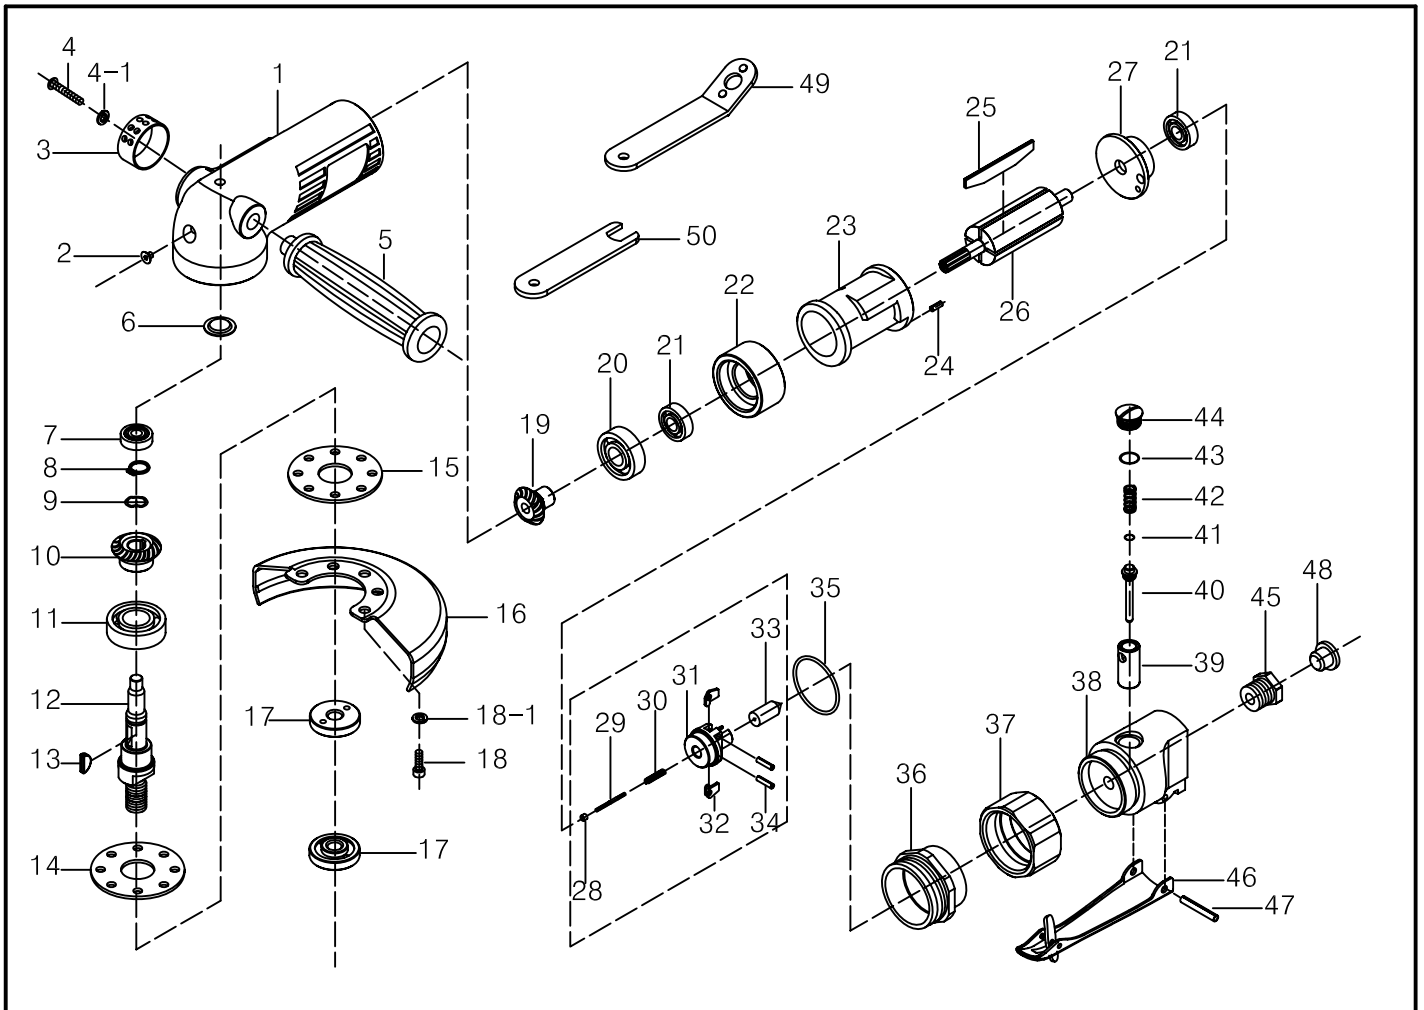

# 4" (5") AIR ANGLE GRINDER

Item No.	Part No.	Description	Q'ty	Item No.	Part No.	Description	Q'ty
1	168001	Motor Housing	1	26	168015	Rotor	1
2	M608	Screw	1	27	168014	Rear Plate	1
3	168088	Exhaust Deflector	1	28	168028	Adjust Nut	1
4	HRSM4	Screw	1	29	168041	Adjust Screw	1
4-1	SPWM4	Spring Washer	1	30	S0314	Spring	1
5	168029	Grip	1	31	168046	Governor	1
6	168006-1	Spacer	1	32	168045	Pendulum	6
7	B626ZZ	Ball Bearing	1	33	168012	Plunger	1
8	Retr10	Retaining Ring	1	34	SP0312	Spring Pin	2
9	WW100	Wave Washer	1	35	OR0238	O-Ring	1
10	168030	Bevel Gear	1	36	168066	Lock Ring	1
11	B6202ZZ	Ball Bearing	1	37	168065	Coupling Nut	1
12	168033	Spindle	1	38	168051	Valve Housing	1
13	WK1303	Woodruff Key	1	39	168006	Valve Bushing	1
14	168035-1	Gasket	1	40	168054	Valve Stem	1
15	168035	Retainer	1	41	OR0205	O-Ring	1
16	168003	Disc Cover	1	42	168005	Valve Spring	1
17	168043	Flange Nut	2	43	OR0210	O-Ring	1
18	CapsM514	Cap Screw	4	44	168058	Valve Screw	1
18-1	SPWM5	Spring Washer	4	45	168047	Air Inlet Bushion	1
19	168022	Pinion Gear	1	46	168031	Throttle Lever	1
20	B6201ZZ	Ball Bearing	1	47	SP0422	Spring Pin	1
21	B608ZZ	Ball Bearing	2	48	168048	Plastic Cover	1
22	168019	Front Plate	1	49	DSP20	Disc Spanner	1
23	168017	Cylinder	1	50	SSP10	Stop Spanner	1
24	SP0308	Spring Pin	1				
25	168016	Rotor Blade	4				

16840L/16850L