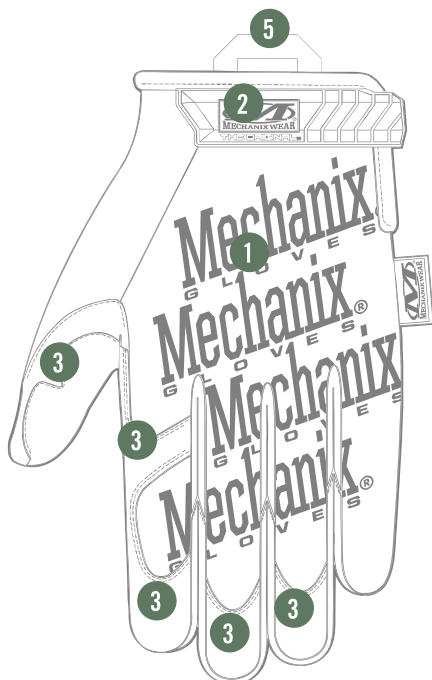

WOODLAND ORIGINAL[®]

TACTICAL HAND PROTECTION

The Woodland Original[®] is designed to protect and conceal military and special forces in mountainous regions with varying vegetation. Durable 0.8mm synthetic leather protects your palm and fingers from abrasion without sacrificing valuable dexterity in the field. Breathable TrekDry[®] conforms to the natural movement of your hand to keep them cool and comfortable wherever your mission takes you.

COMFORTABLE FIT

Form-fitting TrekDry[®] helps keep hands cool and comfortable.

SEAMLESS PALM

Seamless single layer palm provides optimal dexterity.

EA353BT-86A ~ -89A
 MG-77 (WOODLAND ORIGINAL)

WOODLAND
ORIGINAL[®]

AVAILABLE COLORS

XXXS	XXS	XS	S	M	L	XL	XXL	XXXL
05	06	07	08	09	10	11	12	13

FEATURES

1. Form-fitting Woodland TrekDry[®] material with woodland camouflage helps keep hands cool and comfortable.
2. Thermoplastic rubber (TPR) closure provides a secure fit.
3. Reinforced thumb and index finger provide added durability.
4. Seamless single layer palm provides optimal dexterity.
5. Nylon pull loop.