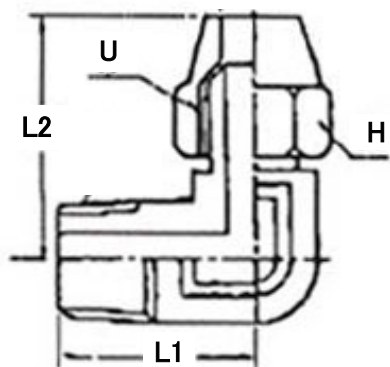

EA442AH-12-44
 (フレアーエルボ)

	取付ねじ	適合管外径	H	U	L1	L2
EA442AH-12	PT1/8"	1/4" (6.35)	16	7/16×20山	22	29
EA442AH-22	PT1/4"	1/4" (6.35)	16	7/16×20山	24	30
EA442AH-32	PT3/8"	1/4" (6.35)	16	7/16×20山	27	30
EA442AH-33	PT3/8"	3/8" (9.53)	21	5/8×18山	26	36
EA442AH-44	PT1/2"	1/2" (12.7)	24	3/4×16山	32	42