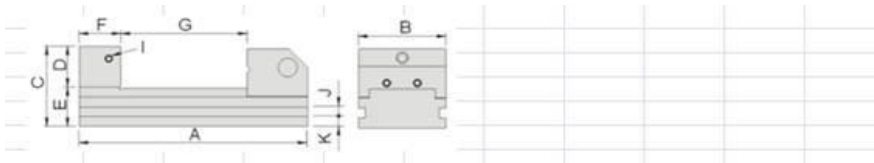

EA525AT-12 寸法図

A	B	C	D	E	F	G	I	J	K	N.W
150mm	48mm	53mm	25mm	28mm	25mm	0-75mm	M6	6mm	8.5mm	1.5kgs