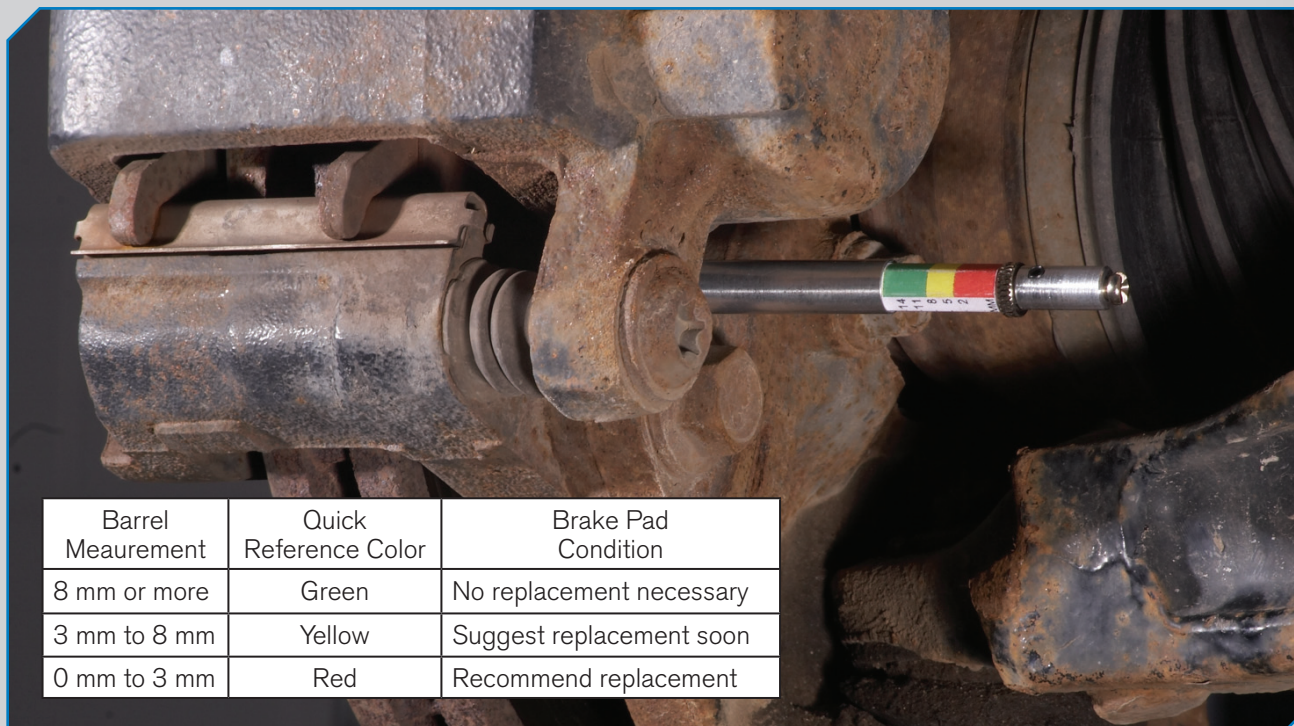

# BRAKE PAD GAUGE

Quick reference of brake pad condition via color code scale

## **SPEED UP** your inspection process.

The 6596 Brake Pad Gauge allows for a definitive measurement of brake pads to determine remaining life.

Unique design allows for measurement on the vehicle without the removal of any components in most cases (wheel assembly or brake caliper).

Barrel Measurement	Quick Reference Color	Brake Pad Condition
8 mm or more	Green	No replacement necessary
3 mm to 8 mm	Yellow	Suggest replacement soon
0 mm to 3 mm	Red	Recommend replacement

**Attain measurement without removing any parts from the vehicle.**