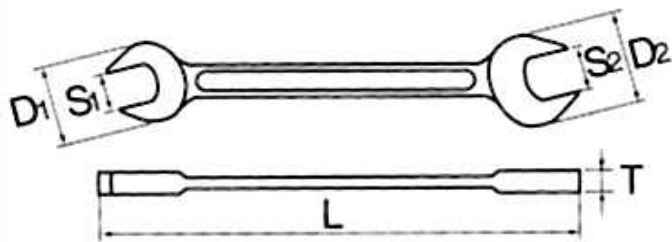

EA615BD-1~-16 両口スパナ

● 材質:工具鋼

品番	S1XS2	D1	D2	T	L	重量
EA615BD-1	1/4 X 5/16	13.2	17.3	4.0	107	18
EA615BD-2	5/16 X 3/8	17.3	21.5	4.5	122	40
EA615BD-3	3/8 X 7/16	21.5	23.5	5.0	133	45
EA615BD-4	13/32 X 1/2	21.5	27.5	6.0	143	60
EA615BD-5	7/16 X 1/2	23.5	27.5	6.0	147	65
EA615BD-6	1/2 X 9/16	27.5	29.5	6.5	160	74
EA615BD-7	9/16 X 5/8	29.5	33.4	7.0	169	97
EA615BD-8	19/32 X 11/16	31.4	36.0	7.0	175	106
EA615BD-9	5/8 X 11/16	33.4	36.0	7.0	177	110
EA615BD-10	5/8 X 3/4	33.4	40.0	7.5	192	133
EA615BD-11	11/16 X 3/4	36.0	40.0	7.5	195	145
EA615BD-12	3/4 X 25/32	40.0	42.0	8.0	216	177
EA615BD-13	3/4 X 13/16	40.0	44.0	8.0	218	195
EA615BD-14	25/32 X 7/8	42.0	46.0	8.5	228	215
EA615BD-15	13/16 X 7/8	44.0	46.0	8.5	231	224
EA615BD-16	15/16 X 1	50.0	52.0	9.0	249	300