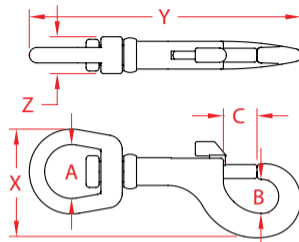

SWIVEL BOLT SNAP

316 STAINLESS STEEL

Import

Precision
Cast

ITEM	A (size)	B	C	X (height)	Y (length)	Z (width)	WLL (lb)	WT (lb)	PACKAGING TYPE	EACH (qty)	INNER (qty)	CARTON (qty)	UPC
S0176-0000	3/8"	0.32"	0.28"	1.00"	2.73"	0.39"	100	0.05	POLYBAG	1	50	700	791506035879
S0176-0001	1/2"	0.36"	0.37"	1.10"	3.07"	0.46"	200	0.08	POLYBAG	1	50	500	791506035886
S0176-0002	5/8"	0.43"	0.36"	1.18"	3.42"	0.46"	250	0.11	POLYBAG	1	50	400	791506035893
S0176-0003	3/4"	0.43"	0.36"	1.20"	3.65"	0.49"	300	0.12	POLYBAG	1	25	300	791506035909
S0176-0004	1-1/4"	0.48"	0.53"	2.02"	4.92"	0.66"	350	0.28	POLYBAG	1	10	100	791506035916

NOTE:

ALL DIMENSIONS ARE NOMINAL (+/- 3%) AND ARE SUBJECT TO CHANGE WITHOUT NOTICE.