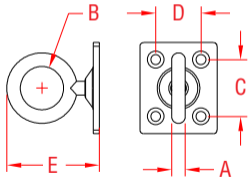

# SWIVEL PAD EYE

**304 STAINLESS STEEL**

ITEM	A	B	C	D	E	WLL	WT
<b>EA638GB-</b>						(lb)	(lb)
<b>21 S3714-0005</b>	3/16"	0.61"	0.89"	0.72"	1.29"	200	0.08
<b>22 S3714-0006</b>	1/4"	0.75"	1.02"	0.78"	1.57"	300	0.12
<b>23 S3714-0008</b>	5/16"	0.76"	1.38"	0.99"	1.85"	480	0.20

**NOTE:**  
**RING ROTATES 360 DEGREES. MOUNTING HOLES ARE 5/32" EXCEPT FOR S3714-0008, WHICH HAS 3/16" MOUNTING HOLES. SCREWS NOT INCLUDED.**