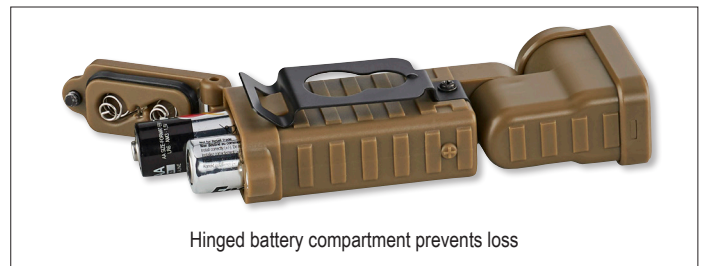

The Sidewinder Boot is the new standard flashlight for boot camp, recruit/basic training and wherever extra military instruction occurs.

<p>Features high and low modes:</p> <ul style="list-style-type: none"> - High: 55 lumens; 63m beam; runs 8 hours (additional 20 hours at 7 lumens) - Low: 7 lumens; 24m beam; runs 90 hours
<p>185° tilting head to aim the beam</p>
<p>High-impact, super-tough polymer body offers exceptional durability</p>
<p>Cord attachment hole capable of supporting 25 lbs. (11 kg)</p>

<p>IPX7 waterproof to 1m for 30 minutes; 1m impact resistance tested</p>
<p>4.29" (10.9 cm); 3.52 oz (100g) with alkaline batteries; 2.88 oz (82g) with lithium batteries</p>
<p>Limited Lifetime Warranty Visit streamlight.com for full warranty information</p>
<p>#14975 - Sidewinder Boot - Two "AA" alkaline batteries - Box</p>

SIDEWINDER BOOT®

HIGH-IMPACT, WATERPROOF MILITARY LIGHT
WITH ARTICULATING HEAD

Material/Lens High-impact, super-tough polymer body offers exceptional durability. Unbreakable polycarbonate lens with scratch resistant coating. Gasket sealed.

Battery Uses two "AA" alkaline batteries (included), also accepts two "AA" lithium batteries for extended operation in extreme temperatures

Features

- IPX7 waterproof to 1 meter for 30 minutes
- 1 meter impact resistance tested
- Cord attachment hole capable of supporting 25 lbs. (55 kg)
- Tactile battery polarity indicators for replacement of batteries in the dark.
- Durable Belt/Clothing clip with integral helmet mount features.