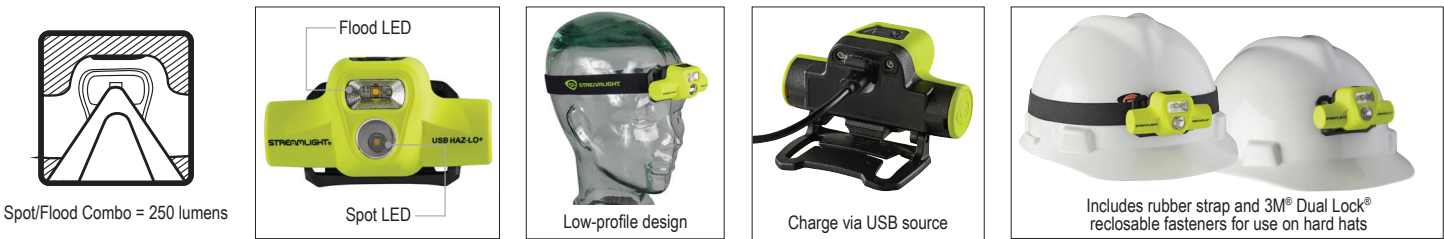

USB HAZ-LO® HEADLAMP

RECHARGEABLE, INTRINSICALLY SAFE
MULTI-FUNCTION HEADLAMP

Material/Lens: Tough, polycarbonate thermoplastic construction with elastomer button. Unbreakable polycarbonate lenses; recessed to prevent scratches.

Dims/Weight: Height: 1.72 in. (4.36 cm) Width: 3.25 in. (8.25 cm) Depth: 1.75 in (4.45 cm)
Weight: 4.1 oz (116.2 grams) with battery

Output/Run Time: Spot and flood beams:

- Spot: 190 lumens; 2,000 candela; 89m beam; runs 7.5 hours
- Flood: 120 lumens; 90 candela; 19m beam; runs 13 hours
- Spot/flood combo: 250 lumens; runs 7 hours

Battery: One Streamlight #61461, 18650 li ion battery

Charging: Digital control circuit that prevents overcharge. Charge indication LED: Red - Charging; Green - Charged.
Fully recharges the battery in 4.5 hours with Streamlight AC charger. Charge time will vary when using the USB cord connected to a computer or other power source.

Features:

- Flood beam placement is designed to allow for shadow free operation when on a hard hat
- Micro USB charge port under rubber cover
- IP67 rated; dust-tight and waterproof to 1m for 30 minutes
- 2m impact resistance tested
- Class I, II, Division 1, Groups A, B, C, D, E, F, G; Class III; Class 1, Zone 0, Group IIC, T-Code: T4
- Tilting head prevents neck fatigue

Warranty: Limited Lifetime Warranty. Visit streamlight.com for full warranty information.

Approvals Class I, II, Division 1, Groups A, B, C, D, E, F, G; Class III; CL 1, Zn 0, IIC; T-Code: T4
Meets applicable European Community Directives
CEC Compliant

Item	UPC	Part #
USB HAZ-LO - 120V AC, elastic headstrap, rubber hard hat strap, and 3M® Dual Lock® - Box - Yellow	080926-61460-4	61460
USB HAZ-LO - 230V AC, elastic headstrap, rubber hard hat strap, and 3M® Dual Lock® - Box - Yellow	080926-61462-8	61462