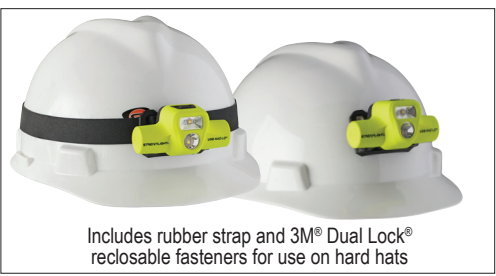

A RECHARGEABLE HEADLAMP WITH CLASS I, DIV 1 SAFETY RATINGS.

Three lighting modes cover a variety of tasks: spot for a focused beam, flood for soft area illumination that won't tire your eyes and spot/flood combo for even more light output.

Spot/Flood Combo = 250 lumens

Features charge indicator
Red = charging
Green = charged

CHARGING

CHARGED

Battery charges in 4.5 hours

Multi-function push-button switch easy to use even with gloves

Adjustable elastic head strap

Lithium ion battery

Spot and flood beams:
– Spot: 190 lumens; 2,000 candela; 89m beam; runs 7.5 hours
– Flood: 120 lumens; 90 candela; 19m beam; runs 13 hours
– Spot/flood combo: 250 lumens; runs 7 hours
Tilting head prevents neck fatigue
Tough, polycarbonate thermoplastic construction with elastomer button; Unbreakable polycarbonate lenses; recessed to prevent scratches
IP67 rated; dust-tight and waterproof to 1m for 30 minutes; 2m impact resistance tested

Features:

- Flood beam placement is designed to allow for shadow free operation when on a hard hat
- Micro USB charge port under rubber cover
- IP67 rated; dust-tight and waterproof to 1m for 30 minutes
- 2m impact resistance tested
- Class I, II, Division 1, Groups A, B, C, D, E, F, G; Class III; Class 1, Zone 0, Group IIC, T-Code: T4
- Tilting head prevents neck fatigue