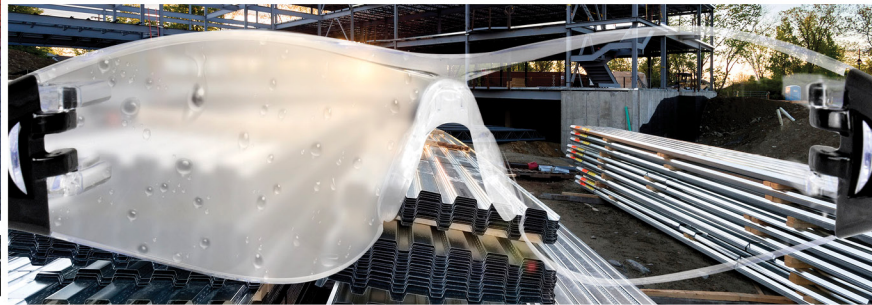

# IQ<sup>ity</sup>™

INTELLIGENT ANTI-FOG & ABRASION TECHNOLOGY

Fogging is the number one cause of workers not wearing or removing their safety glasses. Radians premium IQ<sup>ity</sup>™ Anti-Fog Coating is a breakthrough technology that provides one of the most superior and long-lasting anti-fog coatings in the marketplace at a competitive price.

## IQ<sup>ITY</sup> – THE PERFECT SOLUTION TO FOGGED EYEWEAR

- Intelligent semi-permanent anti-fog and anti-scratch coating that lasts longer than hydrophobic coatings
- All IQ<sup>ity</sup> safety eyewear meet the ANSI Z87.1+ requirements for impact resistance
- Environmentally friendly, NON-TOXIC & non-flammable unlike highly-toxic solvent-based coatings
- Water washable up to 20X more than hydrophobic lenses
- Wearing a respirator and safety glasses often leads to fogging, IQ<sup>ity</sup> is the intelligent solution