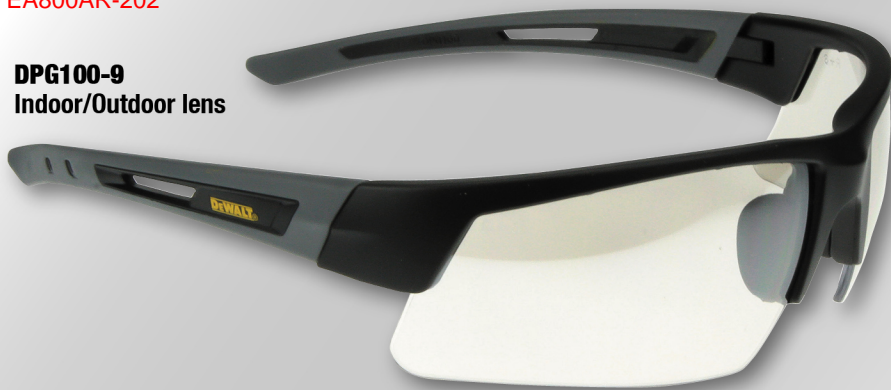

**COMFORT FIT
TEMPLES**

DPG100 Crosscut™

EA800AR-202

DPG100-9
Indoor/Outdoor lens

Wide Wrap Lenses

Soft Rubber Nosepiece

Comfort Fit Rubber Temple

Impact Resistant Polycarbonate Lens

EA800AR-201 **DPG100-1**
Clear lens

DPG100-2
Smoke lens

Copyright ©2014 DEWALT. DEWALT is a registered trademark of DEWALT Industrial Tool Co., used under license. All rights reserved. The yellow and black color scheme is a trademark for DEWALT power tools and accessories. Trademark License: Radians, Inc., Memphis, TN 38141, 877-723-4267, www.radians.com. A licensee of DEWALT Industrial Tool Co.