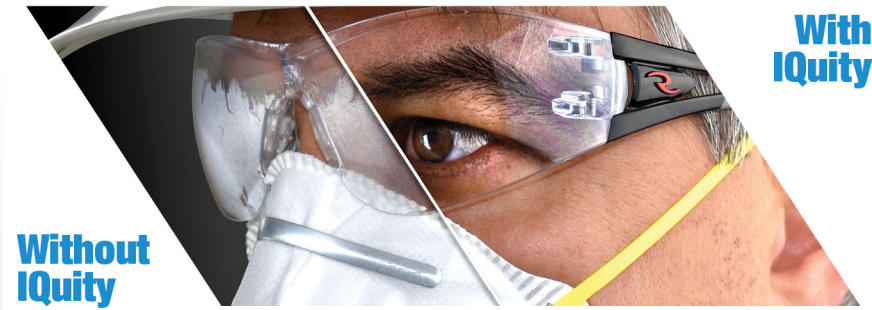

Individually Packed in Box