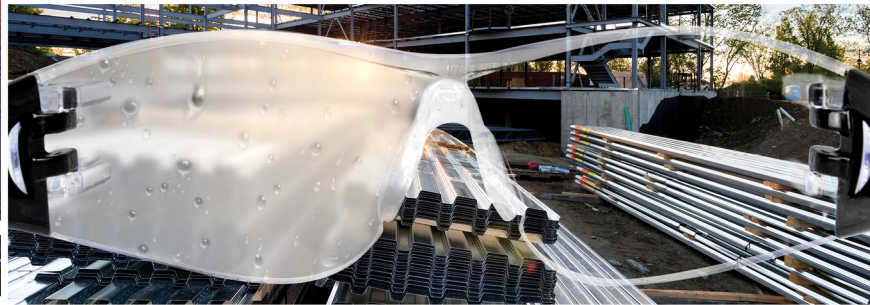

# IQ<sup>ity</sup>™

INTELLIGENT ANTI-FOG & ABRASION TECHNOLOGY

Fogging is the number one cause of workers not wearing or removing their safety glasses. Radians premium IQ<sup>ity</sup>™ Anti-Fog Coating is a breakthrough technology that provides one of the most superior and long-lasting anti-fog coatings in the marketplace at a competitive price.

## IQ<sup>ITY</sup> – THE PERFECT SOLUTION TO FOGGED EYEWEAR

- Intelligent semi-permanent anti-fog and anti-scratch coating that lasts longer than hydrophobic coatings
- All IQ<sup>ity</sup> safety eyewear meet the ANSI Z87.1+ requirements for impact resistance
- Environmentally friendly, NON-TOXIC & non-flammable unlike highly-toxic solvent-based coatings
- Water washable up to 20X more than hydrophobic lenses
- Wearing a respirator and safety glasses often leads to fogging, IQ<sup>ity</sup> is the intelligent solution