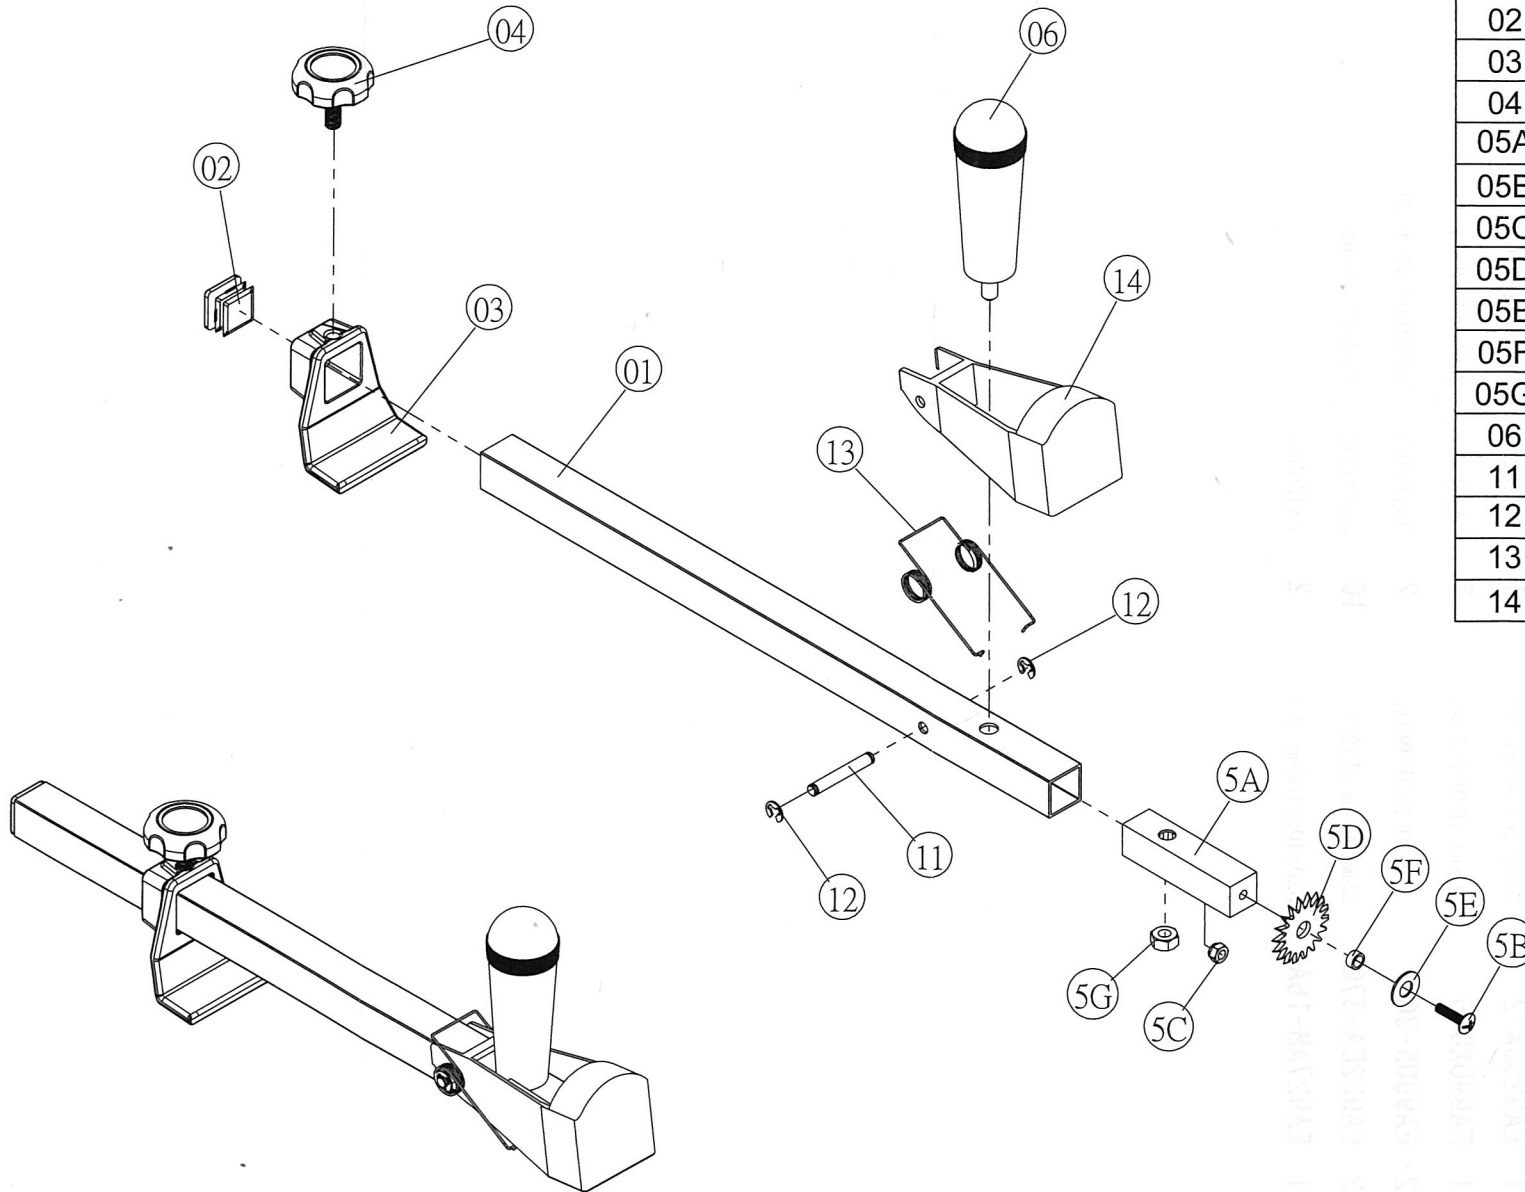

# Carton Sizer

Part No.	Part Name	QTY
01	Tube	1
02	Plastic Cover	1
03	Aluminum Hook	1
04	Pivot Screw	1
05A	Square Shaft	1
05B	Screw	1
05C	Nut	1
05D	Blade	1
05E	Washer	1
05F	Cushion	1
05G	Nut	1
06	Handle	1
11	Pin	1
12	Cilp	2
13	Spring	1
14	Blade Cover	1

YYA210-01 V2 1-2

Keep tool well oiled and clean. Please order parts by number and name.