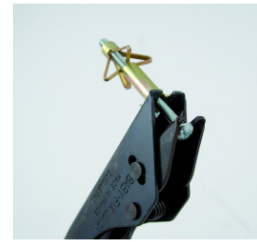

Ref. : 021155
Gencod 3476060002112 / Weight 0.500 kg
Professions : Drywaller

BABY-FIX[®] JUNIOR - Expansion tool for all metal anchors

Sprung handles.
Hardened steel arms and jaws.
Double hinge.
Support surface : 100 x 20 mm.
Max. capacity : \varnothing 8 mm.