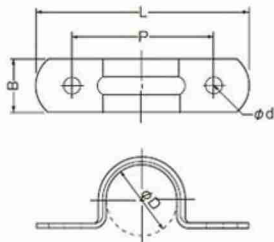

鉄サドル (SVケーブル・キャブタイヤコード・電線管共用) ユニクロめっき

| 品番 | 適合 | | | | 適合径(mm) | φD | B | L | P | φd |
|------------|--------|------|------|------|---------|----|---|---|---|----|
| | VE径 | 溝径 | 厚径 | | | | | | | |
| EA947BR-21 | ST-11 | | | | | | | | | |
| EA947BR-22 | ST-13 | | | | | | | | | |
| EA947BR-23 | ST-15 | | C-15 | | | | | | | |
| EA947BR-24 | ST-19S | VE14 | | | | | | | | |
| | ST-19 | | C-19 | | | | | | | |
| EA947BR-25 | ST-16 | VE16 | | G-16 | | | | | | |
| | ST-25 | VE22 | | C-25 | G-22 | | | | | |
| EA947BR-26 | ST-31 | | C-31 | | | | | | | |
| EA947BR-27 | ST-39 | | C-39 | | | | | | | |
| EA947BR-28 | ST-51 | | C-51 | | | | | | | |
| EA947BR-29 | ST-63 | | C-63 | | | | | | | |
| EA947BR-30 | ST-75 | | C-75 | | | | | | | |

※ST-19SはVE径14に適合します。