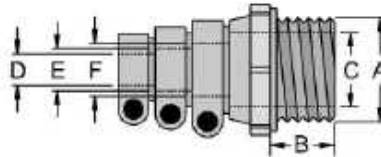

0605 KSS BUSHING GLAND

- Material: PVC
- Color: Black
- Interior diameter of each gland available in three sizes D.E.F. Cut unnecessary part(s) optionally to fit your different cable diameters.
- To be applied for fixation and protection of cables.

UNIT : mm

Item No.	Mounting Hole A	B	C	D	E	F
EA948HB-201	20.5	13.0	14.0	6.0	8.0	10.0
EA948HB-202	23.0	17.5	16.6	10.0	13.0	15.0