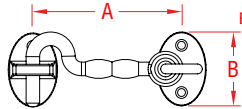

HEAVY DUTY DOOR HOOK SET

316 STAINLESS STEEL

EA951BB-41

EA951BB-42

ITEM	A	B	C	FAST.	WT
------	---	---	---	-------	----

(length)

(lb)

S3850-0001	3"	1.48"	0.82"	# 6	0.20
S3850-0002	4"	1.48"	0.82"	# 6	0.22

ADDITIONAL LATCH PART
S3850-02LT

NOTE:
SOLD AS A SET. POLISHED TO A MIRROR-LIKE FINISH.
ADDITIONAL LATCH PART AVAILABLE WHERE DOOR
NEEDS TO BE SECURED IN OPEN AND CLOSED POSITION.