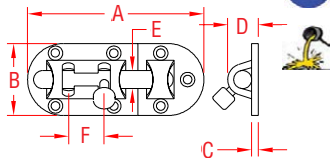

HEAVY DUTY BARREL BOLT

316 STAINLESS STEEL

EA951BJ-10

S3855-0001

3-5/8"

1.50"

0.14"

0.63"

0.38"

0.75"

8

0.28

EA951BJ-11

S3855-0002

4-1/4"

1.50"

0.14"

0.63"

0.38"

1.31"

8

0.33

NOTE:

HEAVY DUTY BARREL BOLT SET WITH PRECISION CAST COMPONENTS. (NO PART IS STAMPED)