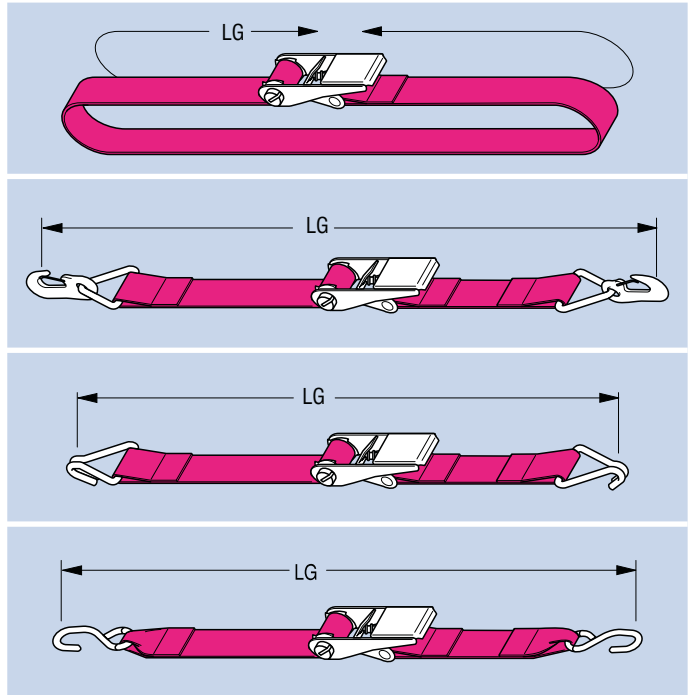

KS 500 one-piece Strap width 25 mm	Availability	
	4 m	6 m
Reference no. 123560	EA982CS-1 ✓	EA982CS-1.5 ✓

KS 1600 one-piece Strap width 35 mm	Availability	
	4 m	6 m
Reference no. 135980	EA982CS-2 ✓	EA982CS-2.5 ✓

Please always specify the reference number and length LG when ordering!
Additional lengths on enquiry.

Lashing method				
	Permissible lashing force LC (daN)	500	500	250
Breaking force BF (daN)	1000	1000	500