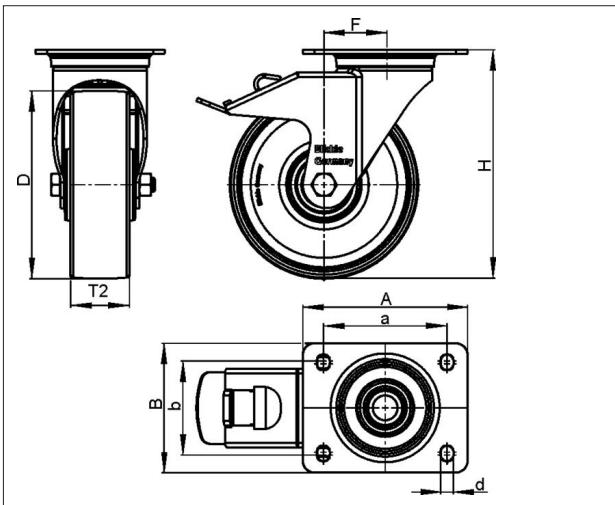

# EA986LM-1

**EAN: 4047526285142**

**ID: 285148**

**Nylon wheel**

**Tyre & running tread:** Made of high-quality, impact-resistant nylon. Tread colour: natural white

**Rim / wheel centre:** -

**Variants:**  
mit Feststeller "stop-fix"

## Technical data

Wheel Ø (D)	100 mm
Wheel width (T2)	37 mm
Load capacity	150 kg
Total height (H)	125 mm
Offset swvl castor (F)	36 mm
Unit weight	0.702 kg
Temperature range from	-25 °C
Temperature range to	80 °C
Tread & tyre hardness	70° Shore D
Bearing type	
Plate size (A,B)	100 x 85 mm
Bolt hole Ø (d)	9 mm
Bolt hole spacing (a,b)	80 x 60 mm