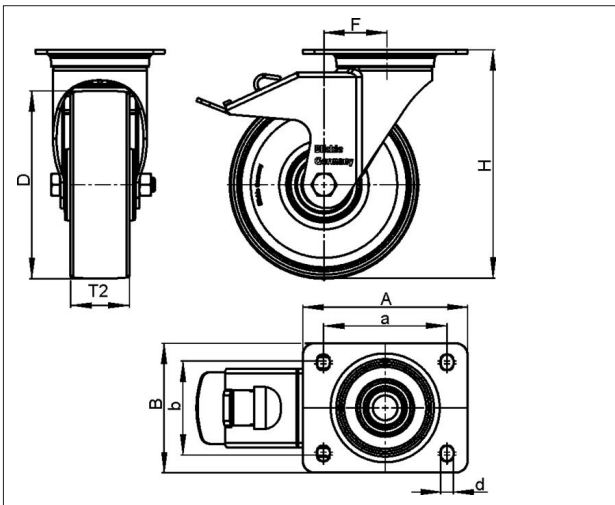

EA986LM- 3

EAN: 4047526422332

ID: 422337

Nylon wheel

Tyre & running tread: Made of high-quality, impact-resistant nylon. Tread colour: natural white

Rim / wheel centre: -

Variants:
mit Feststeller "stop-fix"

Technical data

Wheel Ø (D)	150 mm
Wheel width (T2)	50 mm
Load capacity	300 kg
Total height (H)	190 mm
Offset swvl castor (F)	54 mm
Unit weight	1.756 kg
Temperature range from	-25 °C
Temperature range to	80 °C
Tread & tyre hardness	70° Shore D
Bearing type	
Plate size (A,B)	140 x 110 mm
Bolt hole Ø (d)	11 mm
Bolt hole spacing (a,b)	105 x 75-80 mm