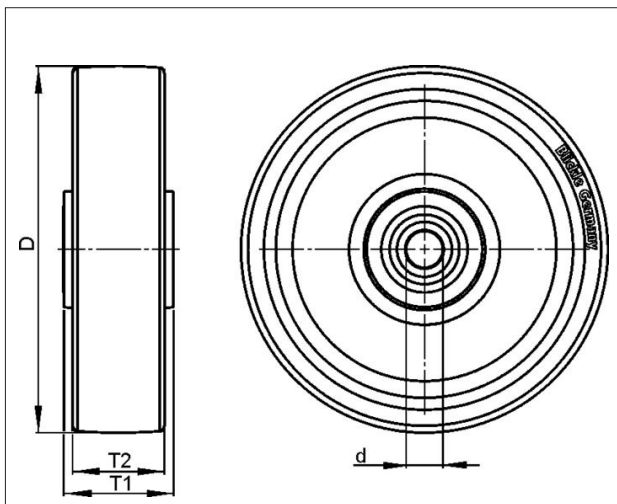

## EA986MB- 75

**EAN: 4047526005436**

**ID: 5439**

**Nylon wheel**

**Tyre & running tread:** Made of high-quality, impact-resistant nylon. Tread colour: natural white  
**Rim / wheel centre:** -

### Technical data

Wheel Ø (D)	75 mm
Wheel width (T2)	32 mm
Load capacity	200 kg
Axle bore Ø (d)	12 mm
Hub length (T1)	35 mm
Unit weight	0.077 kg
Temperature range from	-25 °C
Temperature range to	80 °C
Tread & tyre hardness	70° Shore D
Bearing type	