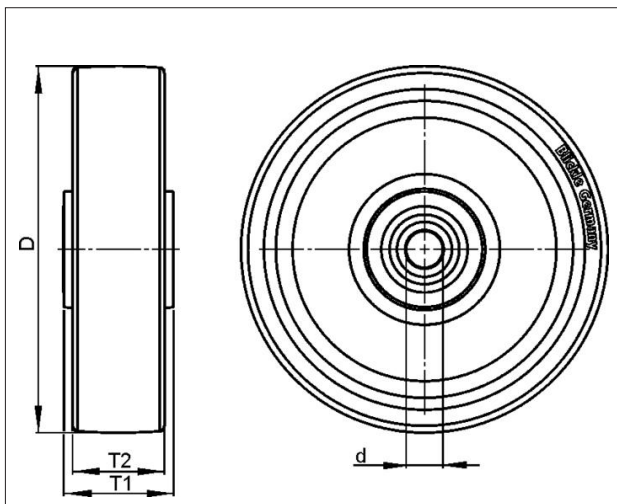

EA986MC-180

EAN: 4047526013110

ID: 13110

Wheel with standard solid rubber tyres, with synthetic rim

Tyre & running tread: Made of standard solid rubber, very high operational comfort, low-noise operation, very good floor preservation, PAH conform acc. to EU directive 2005/69/EC. Tread colour: black

Rim / wheel centre: Made of high-quality, impact-resistant polypropylene. Pressed-on tyre.

Technical data

| | |
|------------------------|-------------|
| Wheel Ø (D) | 180 mm |
| Wheel width (T2) | 50 mm |
| Load capacity | 170 kg |
| Axle bore Ø (d) | 20 mm |
| Hub length (T1) | 60 mm |
| Unit weight | 0.872 kg |
| Temperature range from | -20 °C |
| Temperature range to | 60 °C |
| Tread & tyre hardness | 80° Shore A |
| Bearing type | |