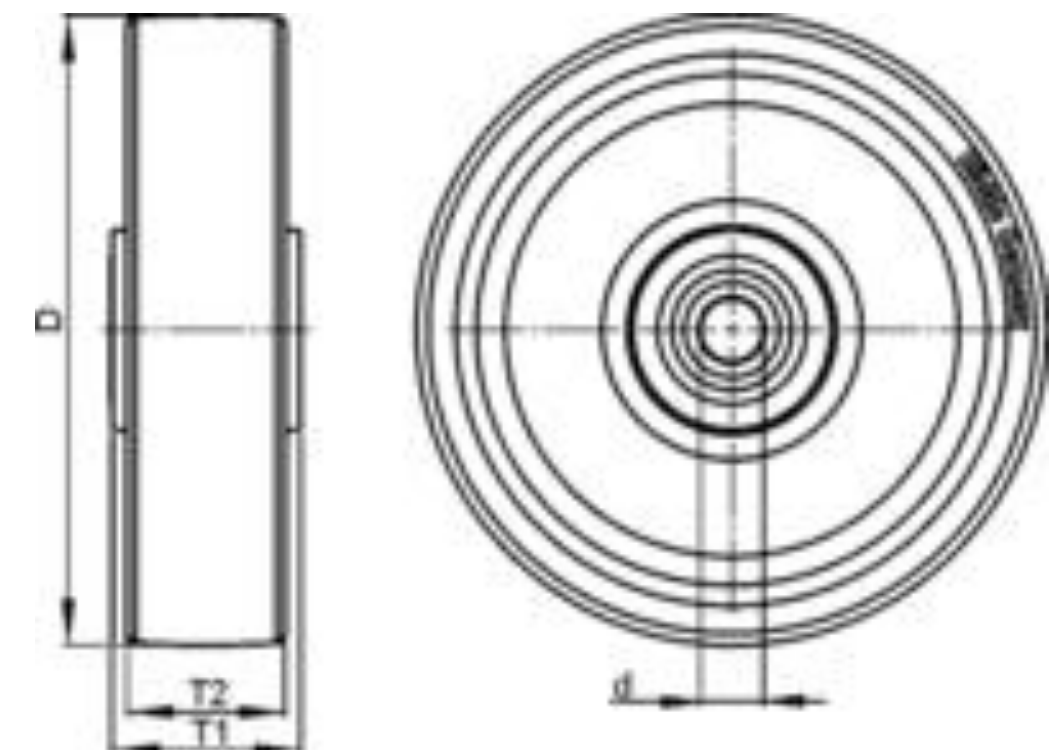

### Technical data

Wheel Ø		125 mm (D)
Tyre width		37,5 mm (T2)
Load capacity		50 kg
Axle bore Ø		15 mm (d)
Hub length		45 mm (T1)
unit weight		0,6 kg
Temperature resistance		-25 ° C
Temperature resistance to		80 ° C
tread and tyre hardness		50° Shore A
Bearing type:		Roller bearing