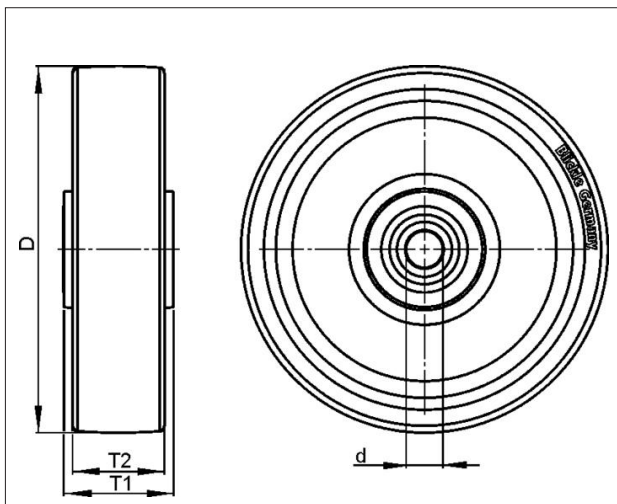

EA986MJ-125

EAN: 4047526042899

ID: 42895

Heavy duty wheel with elastic solid rubber tyres 'Blickle EasyRoll', with nylon wheel centre

Tyre & running tread: Made of high-quality elastic solid rubber, in smooth rolling quality "Blickle EasyRoll", very high operational comfort, low-noise operation, low rolling resistance, very good floor preservation, vulcanised on the wheel centre. Tread colour: black

Rim / wheel centre: Made of high-quality, impact-resistant nylon. Vulcanised tyre.

Technical data

Wheel Ø (D)	125 mm
Wheel width (T2)	40 mm
Load capacity	250 kg
Axle bore Ø (d)	15 mm
Hub length (T1)	45 mm
Unit weight	0.381 kg
Temperature range from	-25 °C
Temperature range to	80 °C
Tread & tyre hardness	65° Shore A
Bearing type	