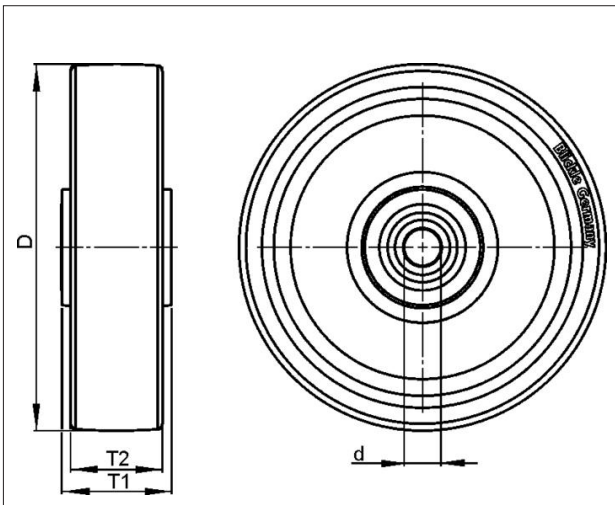

# EA986MJ- 160

**EAN: 4047526042929**

**ID: 42929**

**Heavy duty wheel with elastic solid rubber tyres 'Blickle EasyRoll', with nylon wheel centre**

**Tyre & running tread:** Made of high-quality elastic solid rubber, in smooth rolling quality "Blickle EasyRoll", very high operational comfort, low-noise operation, low rolling resistance, very good floor preservation, vulcanised on the wheel centre. Tread colour: black

### Technical data

Wheel Ø (D)	160 mm
Wheel width (T2)	50 mm
Load capacity	400 kg
Axle bore Ø (d)	20 mm
Hub length (T1)	60 mm
Unit weight	0.771 kg
Temperature range from	-25 °C
Temperature range to	80 °C
Tread & tyre hardness	65° Shore A
Bearing type	