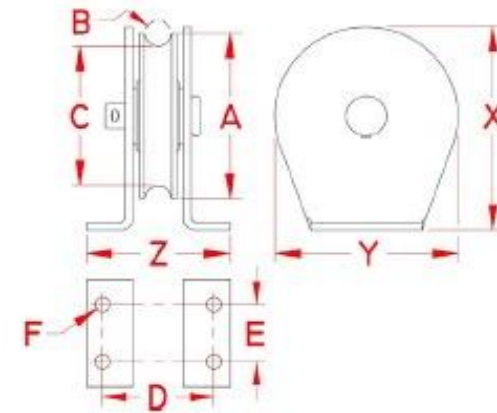

SURFACE MOUNT BLOCK (ROPE) 304/316 STAINLESS STEEL

ITEM	A	B (rope size)	C	D	E	F (fastener)	X (height)	Y (length)	Z (width)	WLL (lb)	WT (lb)	
EA987SR-53	S0420-0050-R	2.25"	3/8"	1.88"	1.72"	0.88"	3/16"	2.75"	2.50"	2.20"	1,000	0.91
EA987SR-54	S0420-0075-R	3.25"	1/2"	2.75"	2.30"	1.12"	1/4"	4.00"	3.50"	2.95"	2,000	1.96
EA987SR-55	S0420-0100-R	4.25"	5/8"	3.63"	2.55"	1.50"	3/8"	5.25"	4.50"	3.35"	3,000	4.02

NOTE: SHEAVE IS PRECISION CAST AND FITTED WITH BRONZE BUSH. REMOVABLE SHEAVE. REFERENCE "FASTENER MATCHING CHART" FOR COMPATIBLE FASTENERS. ALL DIMENSIONS ARE NOMINAL (+/- 3%) AND ARE SUBJECT TO CHANGE WITHOUT NOTICE.

品番	A(mm)	B(インチ) (ロープサイズ)	C(mm)	D(mm)	E(mm)	F(インチ) (ねじサイズ)	X(mm)	Y(mm)	Z(mm)	使用荷重 (kg)	重量 (g)
EA987SR-53	57	3/8	47	43	22.3	3/16	69	63	55	450	412
EA987SR-54	82	1/2	69	58	28	1/4	101	88	74	900	889
EA987SR-55	107	5/8	92	64	38	3/8	133	114	85	1360	1823