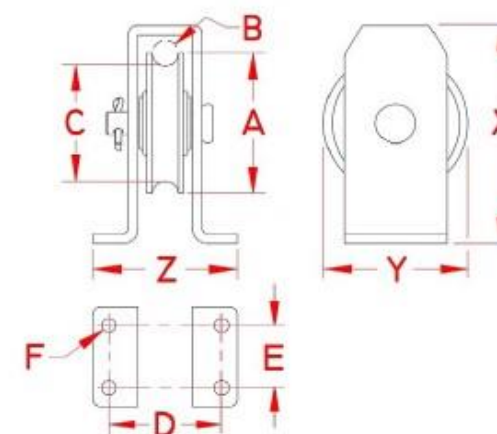

SURFACE MOUNT BLOCK (ROPE)

304/316 STAINLESS STEEL

EA987SR-63
EA987SR-64
EA987SR-65

ITEM	A	B (rope size)	C	D	E	F (fastener)	X (height)	Y (length)	Z (width)	WLL (lb)	WT (lb)
S0422-0050-R	2.25"	3/8"	1.88"	1.75"	1.00"	3/16"	3.50"	2.25"	2.25"	1,000	0.95
S0422-0075-R	3.25"	1/2"	2.75"	2.12"	1.50"	1/4"	5.00"	3.25"	2.75"	2,000	2.02
S0422-0100-R	4.25"	5/8"	3.63"	2.40"	2.00"	3/8"	6.50"	4.25"	3.25"	3,000	4.16

**NOTE: SHEAVE IS PRECISION CAST AND FITTED WITH BRONZE BUSH. REMOVABLE SHEAVE.
REFERENCE "FASTENER MATCHING CHART" FOR COMPATIBLE FASTENERS.
ALL DIMENSIONS ARE NOMINAL (+/- 3%) AND ARE SUBJECT TO CHANGE WITHOUT NOTICE.**

品番	A(mm)	B(インチ) (ロープサイズ)	C(mm)	D(mm)	E(mm)	F(インチ) (ねじサイズ)	X(mm)	Y(mm)	Z(mm)	使用荷重 (kg)	重量 (g)
EA987SR-63	57	3/8	47	44	25	3/16	88	57	57	450	430
EA987SR-64	82	1/2	69	53	38	1/4	127	82	69	900	916
EA987SR-65	107	5/8	92	60	50	3/8	165	107	82	1360	1886