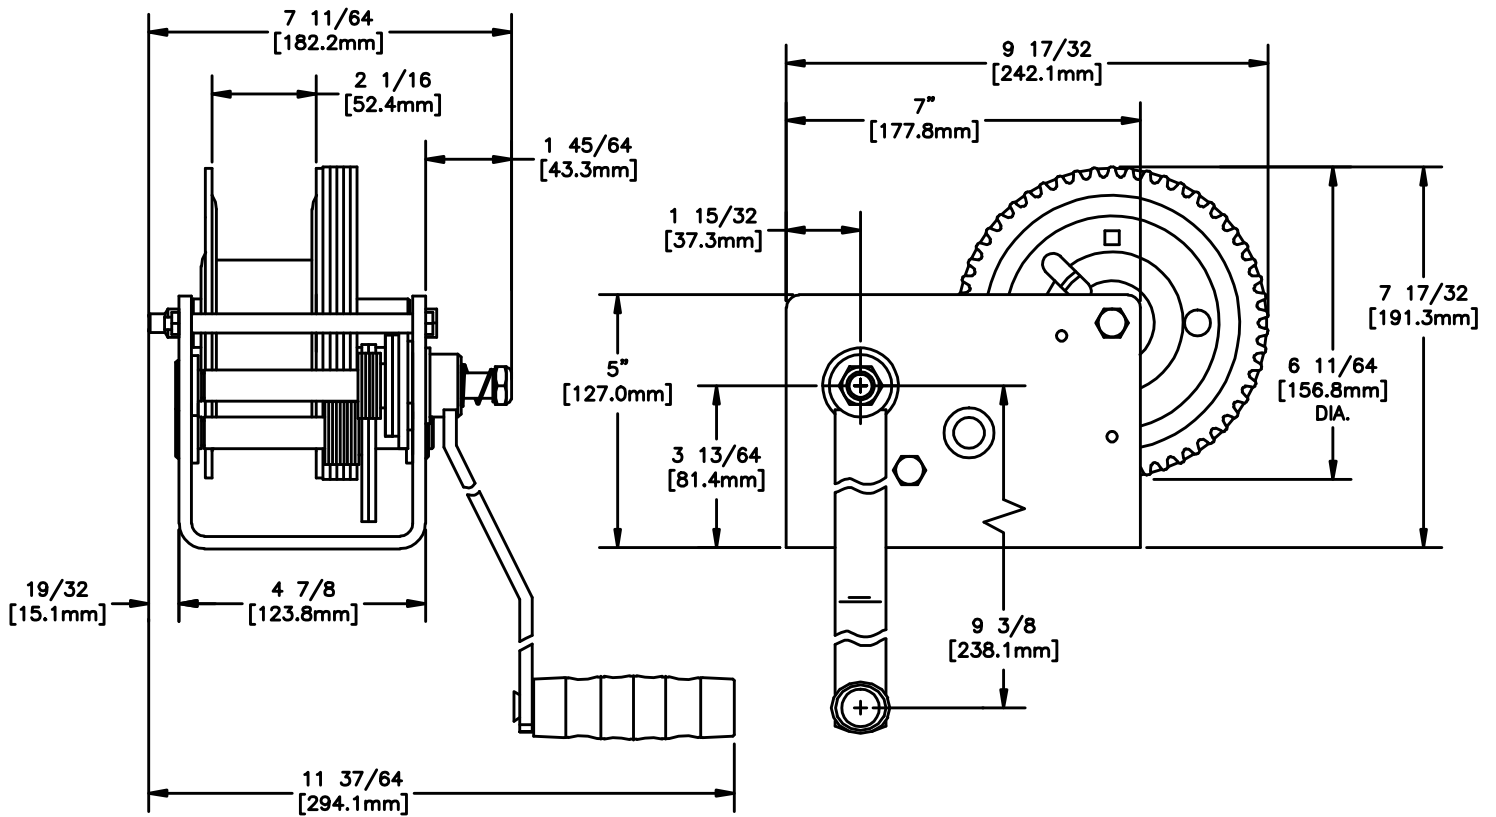

MODEL DLB2500A

2500lb/1134kg CAPACITY

BRAKE WINCH

FRONT & SIDE VIEW

BASE HOLE PATTERN