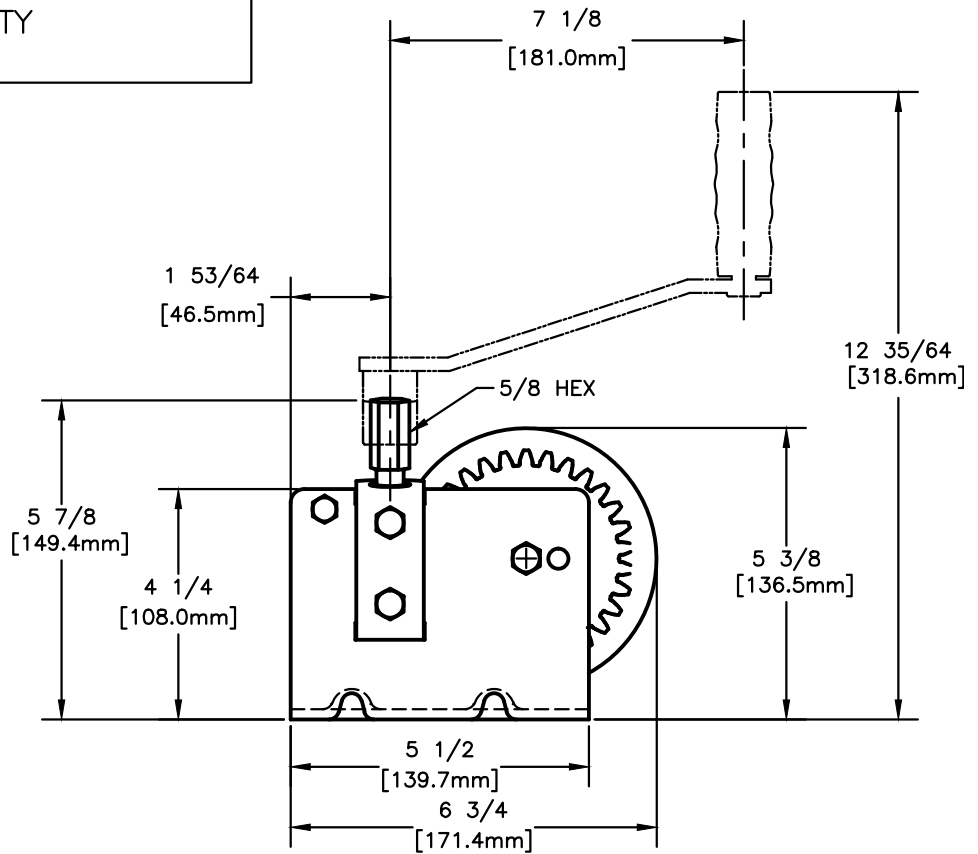

MODEL WG1500 WITH HEX DRIVE

1500lb/681kg CAPACITY
WORM GEAR WINCH

FRONT & SIDE VIEW

BASE HOLE PATTERN