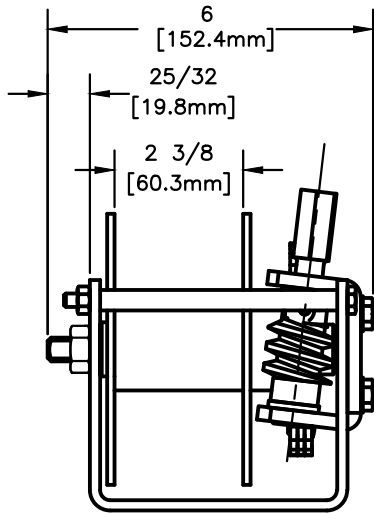

MODEL WG1500 WITH HEX DRIVE

1500lb/681kg CAPACITY
WORM GEAR WINCH

FRONT & SIDE VIEW

BASE HOLE PATTERN