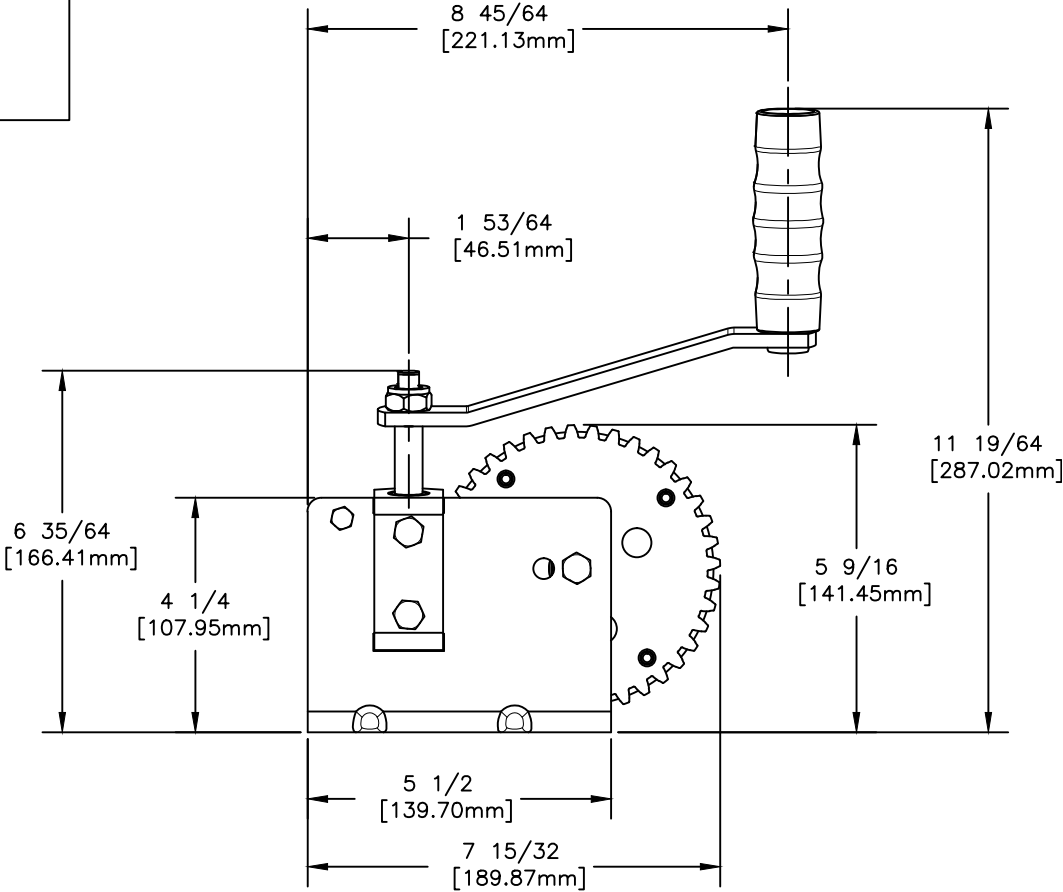

MODEL
 WG2000/WG2000SR
 2000lb/980kg CAPACITY
 WORM GEAR WINCH

FRONT & SIDE VIEW

BASE HOLE PATTERN