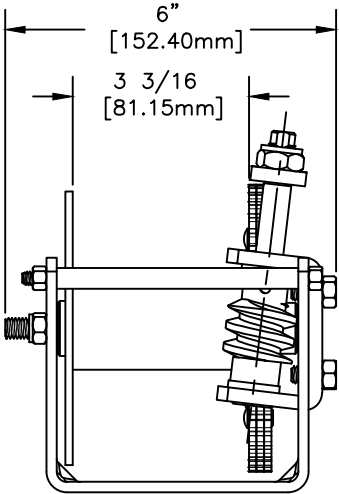

MODEL
 WG2000/WG2000SR
 2000lb/980kg CAPACITY
 WORM GEAR WINCH

FRONT & SIDE VIEW

BASE HOLE PATTERN