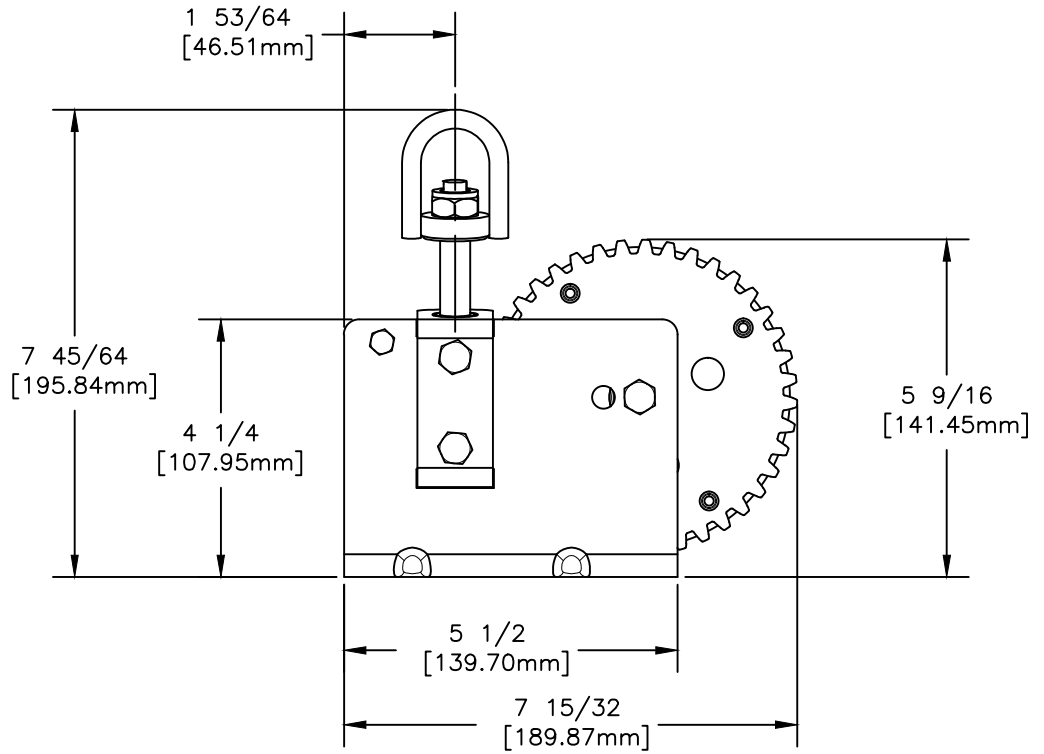

MODEL
WG2000LD/WG2000SRLD

2000lb/980kg CAPACITY
WORM GEAR WINCH

FRONT & SIDE VIEW

BASE HOLE PATTERN