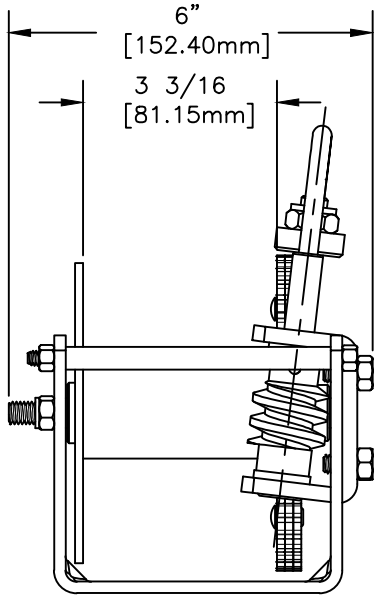

MODEL
WG2000LD/WG2000SRLD

2000lb/980kg CAPACITY
WORM GEAR WINCH

FRONT & SIDE VIEW

BASE HOLE PATTERN