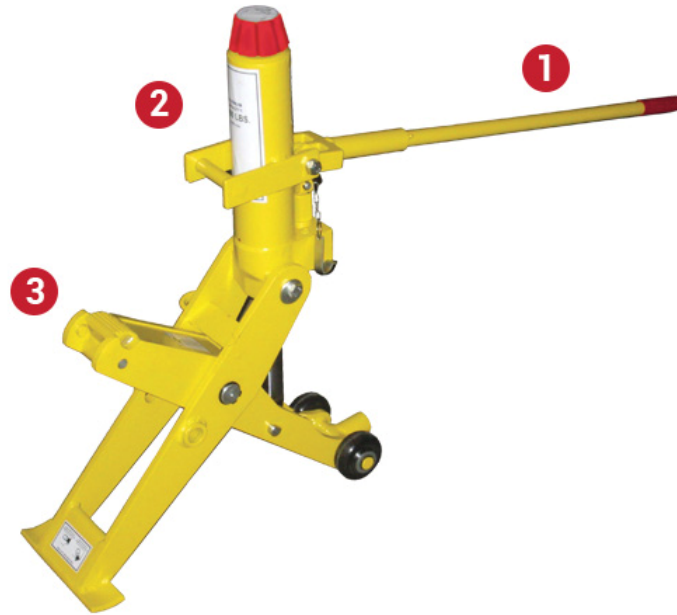

4 TON FORKLIFT/TRACTOR JACK

4 Ton Forklift/Tractor Jack

Model #10435

- Perfect for shop or service vans
- Lightweight and compact
- Meets ANSI/CE standards
- Removable handle

Lifting Capacity: 4 Tons | 8,800 lbs.

Min. Height: 2.25" | 57mm

Max. Height: 16.5" | 419mm

Weight: 79 lbs. | 36 kg

PHOTOS

① Removable Handle

② **Lifting Capacity:** 4 Tons | 8,800 lbs.

③ Lifting Point