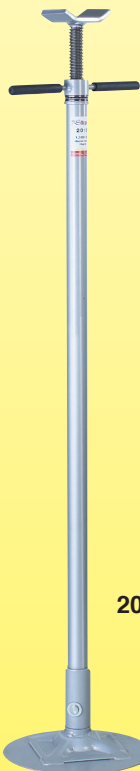

2018A

2018A **EA993DK-2**

## 4,000 lb. Capacity Underhoist Tripod Stand

- Lifting height of 56-1/4" to 85".
- Saddle measures 3-3/16" x 3-3/16".
- 24-1/8" x 24-1/8" x 24-1/8" tripod base.

2015A **EA993DK-1**

## 1,500 lb. Capacity Underhoist Stand

- Lifting height of 53-1/2" to 80-1/4";
- saddle measures 5-1/4" x 1-1/4".
- 11-7/8" dia. base.

2015A

2016A

## 1,500 lb. Capacity Underhoist Stand with Foot Pedal

- Foot pedal actuated lifting mechanism.
- Lifting height of 53-1/4" to 80-3/4".
- saddle measures 5-1/4" x 1-1/4".
- 11-7/8" dia. base.

2016A