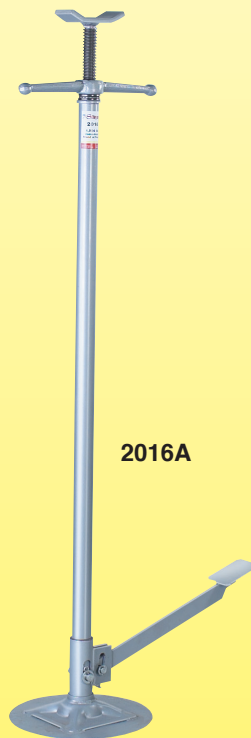

2018A

2018A **EA993DK-2**

## 4,000 lb. Capacity Underhoist Tripod Stand

- Lifting height of 56-1/4" to 85".
- Saddle measures 3-3/16" x 3-3/16".
- 24-1/8" x 24-1/8" x 24-1/8" tripod base.

2015A **EA993DK-1**

## 1,500 lb. Capacity Underhoist Stand

- Lifting height of 53-1/2" to 80-1/4";
- saddle measures 5-1/4" x 1-1/4".
- 11-7/8" dia. base.

2015A

2016A

## 1,500 lb. Capacity Underhoist Stand with Foot Pedal

- Foot pedal actuated lifting mechanism.
- Lifting height of 53-1/4" to 80-3/4".
- saddle measures 5-1/4" x 1-1/4".
- 11-7/8" dia. base.

2016A