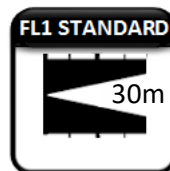

Energizer® Cap Light

ENCAP22

The *Energizer®* Cap Light is an ultra-slim solution designed to light your way, while keeping both hands free. For maximum convenience, the *Energizer* Cap Light can be easily clipped above the brim to provide an unobstructed view, and also pivots up to 90 degrees to direct light precisely where needed. The red LED provides discreet night vision, while the white LED delivers high-performance directional illumination. The Next-Push Off feature allows consumers to switch the light off without pressing through different light cycles. Designed to be rugged, yet compact and lightweight, the *Energizer* Cap Light is ideal for outdoor activities and offers an exceptional combination of brightness, runtime and durability.

Provides 325 Lumens of Light

Provides Run Time of 4 hours

Sustains 2 Meter Drop Test.

Illuminates objects up to 30 meters away

Water Resistant – works after splashing water on all sides

- ✓ Rugged metal clip to fasten securely
- ✓ Pivots up to 90 degrees to direct light where needed
- ✓ Red LED for discreet night vision
- ✓ Next-Push Off feature to switch the light off without cycling through different modes

- ✓ Up to 5X brighter than standard LED Technology
- ✓ Excellent Run Time

- ✓ Features LED Technology
- ✓ Operates on 2 AAA Batteries

Weight Excluding Batteries:

18 Grams / .63 Ounces

Dimensions:

70mm x 31mm x 27mm / 2.8" x 1.2" x 1.1"