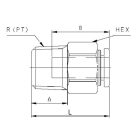

仕様

メーカー	アオイ	型番	ZAH-102
シリーズ	Z-JOINT	用途	ステンレス製ワンタッチジョイント (ハーフユニオン)
チューブ外径	10mm	使用流体	空気・水
使用圧力	0~1MPa	使用温度	-15~60℃
ねじサイズ	R1/4"	推奨締付トルク	12~14N・m
材質	ステンレス(SUS304) 樹脂(PBT)	入数	1個

工具不要のワンタッチ継手
軽くチューブを差し込むだけで取り付け完了。
プッシュリングを押しながら片手でチューブを引き抜くだけで簡単に取外しができます。

配管スペースを大幅に縮小
チューブ脱着時の工具作業スペースが不要。

難燃樹脂を採用
樹脂部には難燃材料を使用(UL94規格V-0相当)

RoHS対応品