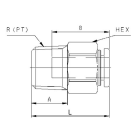

仕様

メーカー	アオイ	型番	ZAH-104
シリーズ	Z-JOINT	用途	ステンレス製ワンタッチジョイント (ハーフユニオン)
チューブ外径	10mm	使用流体	空気・水
使用圧力	0~1MPa	使用温度	-15~60℃
ねじサイズ	R1/2"	推奨締付トルク	28~30N・m
材質	ステンレス(SUS304) 樹脂(PBT)	入数	1個

工具不要のワンタッチ継手
軽くチューブを差し込むだけで取り付け完了。
プッシュリングを押しながら片手でチューブを引き抜くだけで簡単に取外しができます。

配管スペースを大幅に縮小
チューブ脱着時の工具作業スペースが不要。

難燃樹脂を採用
樹脂部には難燃材料を使用(UL94規格V-0相当)

RoHS対応品