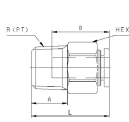

品番：EA140HR-82

品名：R 1/4"x 8.0mm ハーフユニオン(ステンレス製)

販売価格	2,290円(税抜) / 2,519円(税込)		
カタログ価格	2,290円(税抜) / 2,519円(税込)		
在庫数	最新在庫: 17 (2026/07/07 00:08現在)		
商品入数	1	販売単位	個
カタログページ	1028ページ