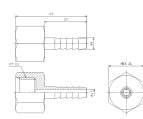

品番：EA141EB-68

品名：Rc 1/2"x 8.0mm 雌ねじシステム

販売価格	1,580円(税抜) / 1,738円(税込)		
カタログ価格	1,580円(税抜) / 1,738円(税込)		
在庫数	最新在庫: 6 (2026/06/11 22:07現在)		
商品入数	1	販売単位	個
カタログページ	1042ページ