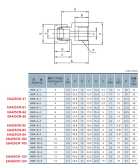

品番：EA425CN-124

品名：G 1/2"x12mm ユニオン(圧力計/ステンレス製)

販売価格	3,880円(税抜) / 4,268円(税込)		
カタログ価格	3,880円(税抜) / 4,268円(税込)		
在庫数	最新在庫: 1 (2026/06/11 01:59現在)		
商品入数	1	販売単位	個
カタログページ	1024ページ