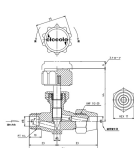

仕様

メーカー	アソー (ASOH)	型番	CF-1208
取付ねじ	R1/4"	銅管外径	8mm
使用圧力	0.98MPa以下	使用温度	-10~80℃ (凍結箇所は除く)
使用流体	空気・水・油	材質	真鍮(クロムメッキ仕上げ)

銅管用フレア式

一次側がテーパ(R)外ねじで、二次側が銅管をフレアナットで挟み込むタイプの小型ニードルバルブです。

取り付けには、ナットを通した銅管の端面を拡管する必要があります。

代替品

	品番 EA425BF-28 コメント つまみハンドル→レバーハンドル

株式会社エスコ

大阪府大阪市西区立売堀3丁目8番14号 06-6532-6226(代表)

© 2018 ESCO Co.,Ltd.