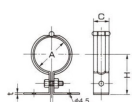

仕様

メーカー	アカギ	型番	A10533-0021
用途	浮き上がりSGP管用の蝶番式バンド	径称	15A
適合管外径	21.7mm	サイズ(mm)	t:1.8 C:25 H:50
取付穴径	φ4.5mm	材質	スチール(電気亜鉛メッキ)
横走り配管、立て配管に使用できます。			
固定にはビスをご使用ください。			

株式会社エスコ

大阪府大阪市西区立売堀3丁目8番14号 06-6532-6226(代表)

© 2018 ESCO Co.,Ltd.