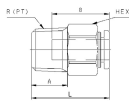

品番：EA140HR-82

品名：R 1/4"x 8.0mm ハーフユニオン(ステンス製)

販売価格	2,290円(税抜) / 2,519円(税込)		
カタログ価格	2,290円(税抜) / 2,519円(税込)		
在庫数	最新在庫: 17 (2026/07/07 00:52現在)		
商品入数	1	販売単位	個
カタログページ	1028ページ