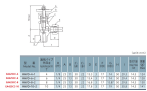

仕様

メーカー	アオイ	型番	AWVD-8-2
シリーズ	AW W-インターロック式締付継手	用途	ミニチュアバルブ(D型)
適用パイプ	ステンレス鋼鋼管	適用パイプ外径	8mm
使用流体	空気・水・油	使用圧力	2.0MPa以下
使用温度	100℃以下	取付ねじ	R1/4"
推奨締付トルク	12~14N・m	材質	SUS316
入数	1個		

高圧・高温・低温に耐えられます。

真空ラインでも使用可能です。

衝撃・振動に強いです。

繰り返し脱着に優れています。

※プラスチックチューブ使用時は、インサートリングが別途必要となります。

RoHS対応品